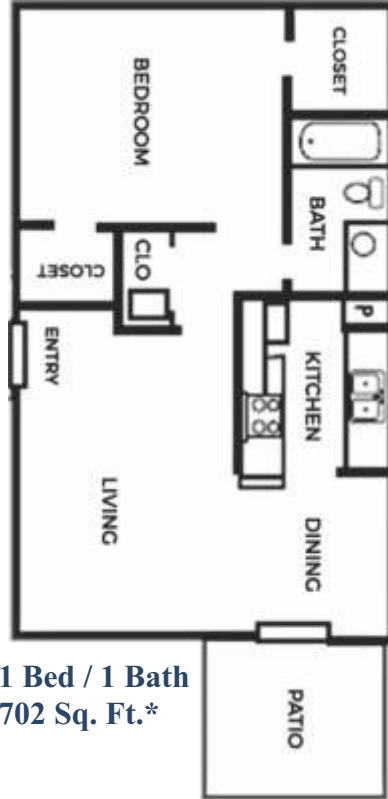

FLOOR PLAN TYPES

- 1 Bed / 1 Bath 651-1,062 Sq. Ft.
- 2 Bed / 1 Bath 903-1,062 Sq. Ft.
- 2 Bed / 1.5 Bath TH 1,150 Sq. Ft.
- 2 Bed / 2 Bath 965-1,453 Sq. Ft.
- 3 Bed / 2 Bath 1,169-1,355 Sq. Ft.

*Available in select homes

Professionally Managed by

2501 N. Eastman Rd., Longview TX 75605

(903) 757-3656

at Towne Oaks

Visit Us At

qtowneoaks.com

FLOOR PLAN TYPES

1 Bed / 1 Bath 651 Sq. Ft.*

1 Bed / 1 Bath
702 Sq. Ft.*

1 Bed / 1 Bath
709 Sq. Ft.*

1 Bed / 1 Bath
808 Sq. Ft.*

1 Bed / 1 Bath
1,062 Sq. Ft.*

2 Bed / 1 Bath
903 Sq. Ft.*

2501 N. Eastman Rd., Longview TX 75605

*Square footage is approximate. Actual floor plans may vary.

(903) 757-3656

at Towne Oaks

Visit Us At

qtowneoaks.com

FLOOR PLAN TYPES

2501 N. Eastman Rd., Longview TX 75605

(903) 757-3656

*Square footage is approximate. Actual floor plans may vary.