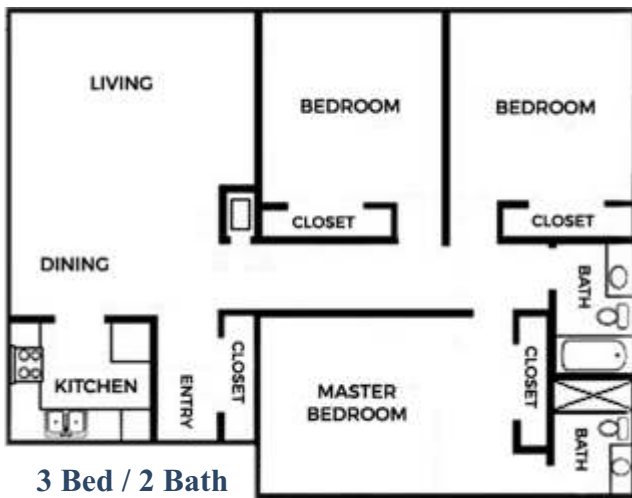

FLOOR PLAN TYPES

- 1 Bed / 1 Bath 651-1,062 Sq. Ft.
- 2 Bed / 1 Bath 903-1,062 Sq. Ft.
- 2 Bed / 1.5 Bath TH 1,150 Sq. Ft.
- 2 Bed / 2 Bath 965-1,453 Sq. Ft.
- 3 Bed / 2 Bath 1,169-1,355 Sq. Ft.

*Available in select homes

at Towne Oaks

Visit Us At

qtowneoaks.com

FLOOR PLAN TYPES

2 Bed / 2 Bath
1,112 Sq. Ft.*

2 Bed / 2 Bath
1,292 Sq. Ft.*

2 Bed / 2 Bath
1,355 Sq. Ft.*

3 Bed / 2 Bath
1,169 Sq. Ft.*